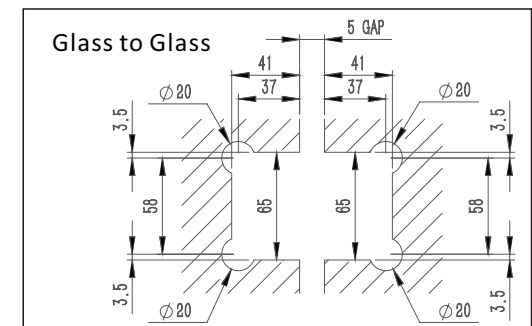

Drawing ID
C1350

Drawing ID
C1350PH

**MATERIAL:**

12mm Clear Toughened Glass

**CATALOGUE AND DESCRIPTION:**

- > Glass Products
- > Pool Fence Glass
- > C1350 Series

**NOTES:**

This drawing and or specification is the property of Silver Stone Hardware Pty Ltd - and must be returned to them on request. Unauthorised use may result in Legal Action. Its contents must not be made public, nor copied, nor used directly or indirectly in any way.