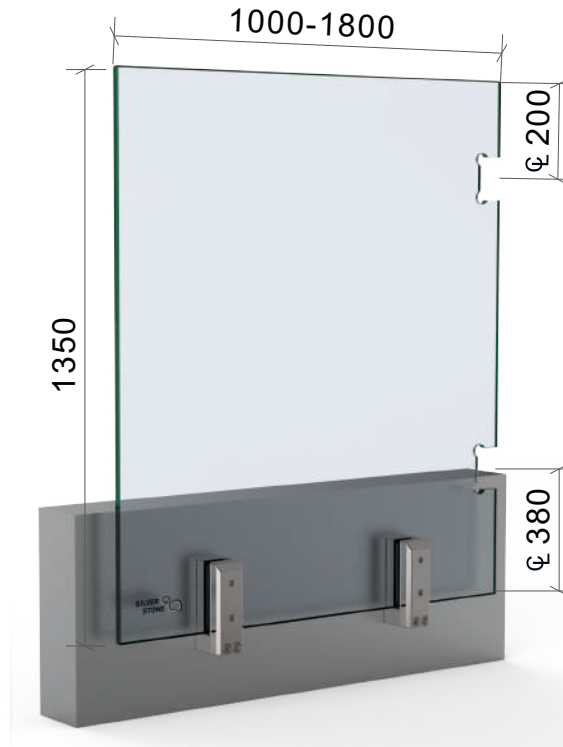

Drawing ID
C1350

Drawing ID
C1350PH

**MATERIAL:**

12mm Clear Toughened Glass

**CATALOGUE AND DESCRIPTION:**

- > Glass Products
- > Pool Fence Glass
- > C1350 Series

**NOTES:**

This drawing and or specification is the property of Silver Stone Hardware Pty Ltd - and must be returned to them on request. Unauthorised use may result in Legal Action. Its contents must not be made public, nor copied, nor used directly or indirectly in any way.